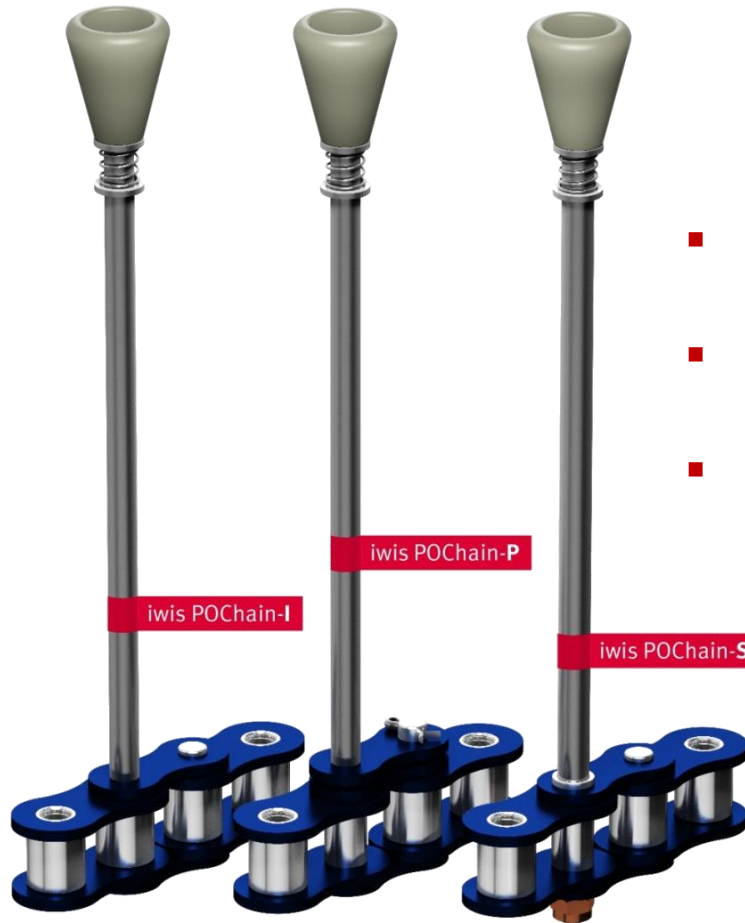

iwis Pin Oven Chains

Pin Oven Chain Portfolio

- Integral pin version (POChain-I)
- Plugged pin version (POChain-P)
- Screwed pin version (POChain-S)

No more silicon contamination!

Complete PWIS free production!

No more wire tests! No more bend pins!

100% pin straightness control using cameras!

No more O-Rings!

Complete portfolio of solutions!

iwis - a complete solution

iwis providing solutions!

iwis
antriebssysteme
wir bewegen die welt

MEGAlife, ouperforming all competition!

Heads up with iwis!

Substitute existing spring-loaded PEEK-head solution by the patented Elastic Can Tip and reduce complexity!

- Replacing PEEK tip (3 washers and 1 spring) by only 1 high-temperature elastomer head up to a temperature of 215°C!
- Elastomer head takes over the damping characteristics of a spring due to its design and its material properties
- Defective heads can be changed easily (without tools)
- PWIS-free ECT material!